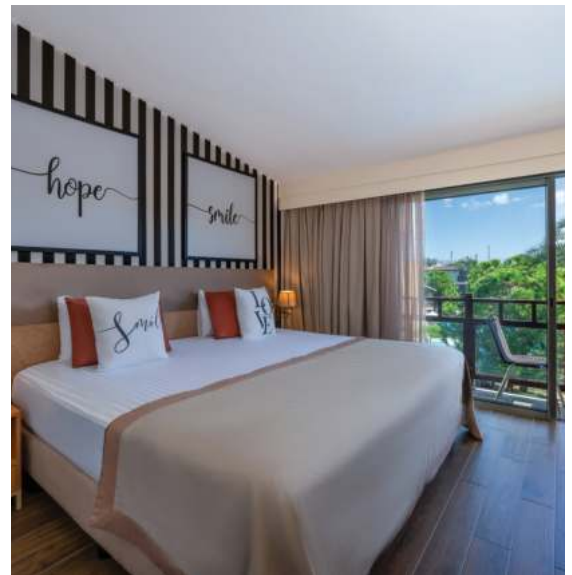

## SPECIAL ROOM FEATURES

ROOM TYPE	FREE SERVICES
<b>Selective</b>	Greetings with a cocktail at the entrance, amenity set in the room, wine/fruit/cookie set, daily capsule coffee set, flowers at the room, beach bag, free + 1 A la Carte reservation, sleep goggles, 15% discount in the pavilion, 15% discount on laundry and SPA. (Can be used for minimum 5 nights stay or minimum package amount must be 50€.)
<b>Child Friendly</b>	Fruit juice cocktail at the entrance, plain or flavored milk in the minibar, yoghurt/fruit puree, biscuits, crackers, fruit set-up, high chair (left to the room upon request), children's bathrobe, children's slippers, potty (left to the room upon request), stool, baby bathtub, non-slip mat, baby shower set (washcloth, toothpaste, organic toothpaste, shampoo and shower gel), t-shirt with Puppies World logo, free baby stroller/scooter, coloring book set, beach bag, pavilion/cabana/ 10% discount on SPA, 15% discount on Laundry.
<b>Romantic</b>	Greetings with champagne at the entrance, sparkling wine in the room, fruit/cookie set-up, heart-shaped cake/dessert plate, daily renewed capsule coffee, heart shaped balloon decoration, free +1 A la carte (with table decoration), breakfast in the room on the first day, live flower, Satin white sheets, romantic bathrobe set in the room, Bulgari Boucle kit, beach bag, sleeping mask, Romantic photo shoot and 2 free souvenir photos, 15% discount on pavilion/cabin and SPA Services, 1 free couple massage ( 30 min), 10% discount on laundry. (Can be used for minimum 5 nights stay or minimum package amount must be 50€)