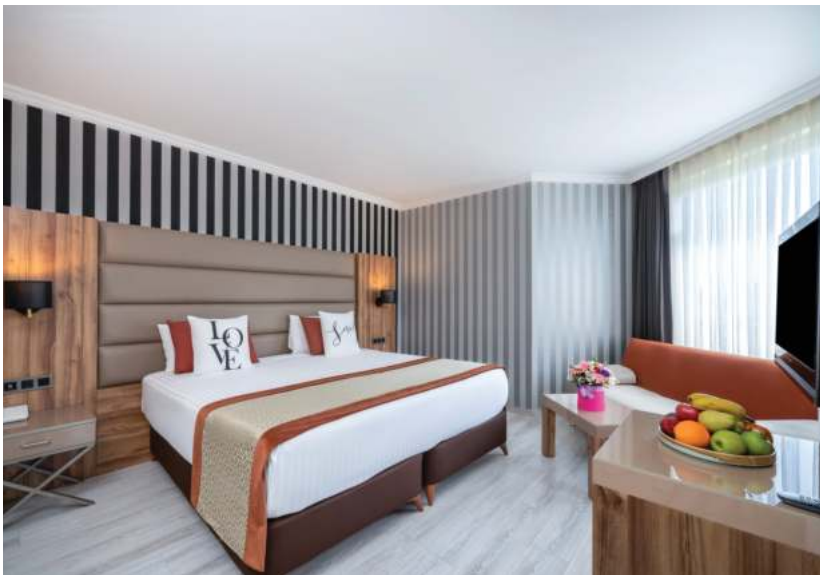

## SPECIAL ROOM FEATURES

ROOM TYPE	FREE SERVICES
<b>Selective</b>	Greetings with a cocktail at the entrance, amenity set in the room, wine/fruit/cookie set, daily capsule coffee set, flowers at the room, beach bag, free + 1 A la Carte reservation, sleep goggles, 15% discount in the pavilion, 15% discount on laundry and SPA. (Can be used for minimum 5 nights stay or minimum package amount must be 50€.)
<b>Child Friendly</b>	Fruit juice cocktail at the entrance, plain or flavored milk in the minibar, yoghurt/fruit puree, biscuits, crackers, fruit set-up, high chair (left to the room upon request), children's bathrobe, children's slippers, potty (left to the room upon request), stool, baby bathtub, non-slip mat, baby shower set (washcloth, toothpaste, organic toothpaste, shampoo and shower gel), t-shirt with Puppies World logo, free baby stroller/scooter, coloring book set, beach bag, pavilion/cabana/ 10% discount on SPA, 15% discount on Laundry.
<b>Romantic</b>	Greetings with champagne at the entrance, sparkling wine in the room, fruit/cookie set-up, heart-shaped cake/dessert plate, daily renewed capsule coffee, heart shaped balloon decoration, free +1 A la carte (with table decoration), breakfast in the room on the first day, live flower, Satin white sheets, romantic bathrobe set in the room, Bulgari Boucle kit, beach bag, sleeping mask, Romantic photo shoot and 2 free souvenir photos, 15% discount on pavilion/cabin and SPA Services, 1 free couple massage ( 30 min), 10% discount on laundry. (Can be used for minimum 5 nights stay or minimum package amount must be 50€)